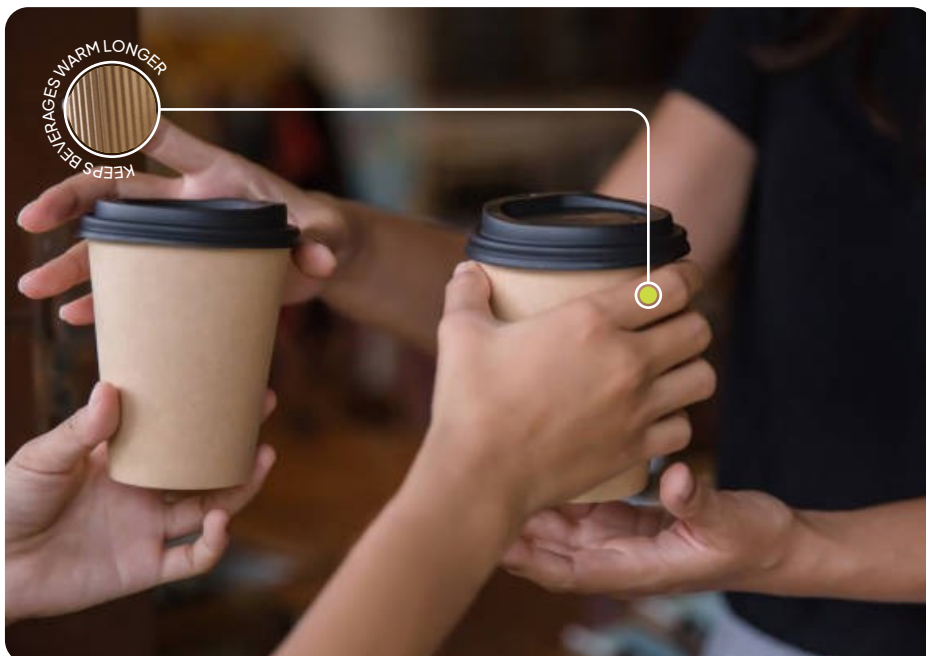

Ideal for Hot Beverages

Perfectly designed for coffee, tea, and other hot beverages.

Ripple Wall Paper Cup

Kraft paper ripple wall cups offer superior heat insulation with a middle and outer layer for added sturdiness. Coated with PE or 100% PLA lining to prevent leakage, they are available in six sizes for hot and cold drinks.